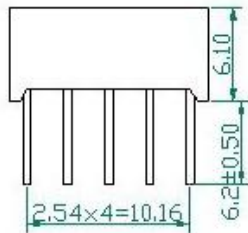

|                    |                |
|--------------------|----------------|
| Type               | FJ2281AH       |
| Common Connection  | Common Cathode |
| Digits             | 2              |
| Color              | Red            |
| Forward Current If | 8mA            |
| Forward Voltage    | 1.7V           |
| Luminous Intensity | 5mcd           |

LDS-2281AX

LDS-2281BX