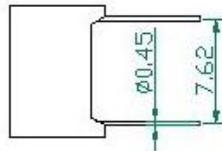

|                    |                |
|--------------------|----------------|
| Type               | FJ2281AH       |
| Common Connection  | Common Cathode |
| Digits             | 2              |
| Color              | Red            |
| Forward Current If | 8mA            |
| Forward Voltage    | 1.7V           |
| Luminous Intensity | 5mcd           |