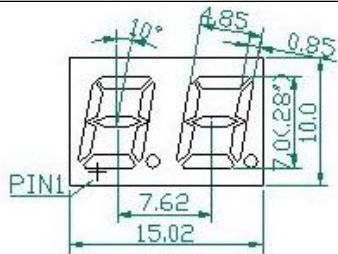

|                    |                |
|--------------------|----------------|
| Type               | FJ2281AH       |
| Common Connection  | Common Cathode |
| Digits             | 2              |
| Color              | Red            |
| Forward Current If | 8mA            |
| Forward Voltage    | 1.7V           |
| Luminous Intensity | 5mcd           |