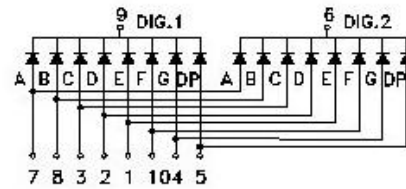

|                    |                |
|--------------------|----------------|
| Type               | FJ2281AH       |
| Common Connection  | Common Cathode |
| Digits             | 2              |
| Color              | Red            |
| Forward Current If | 8mA            |
| Forward Voltage    | 1.7V           |
| Luminous Intensity | 5mcd           |

LDS-2281AX

LDS-2281BX