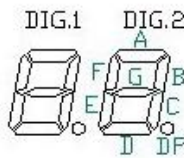

Type	FJ2281AH
Common Connection	Common Cathode
Digits	2
Color	Red
Forward Current If	8mA
Forward Voltage	1.7V
Luminous Intensity	5mcd

LDS-2281AX