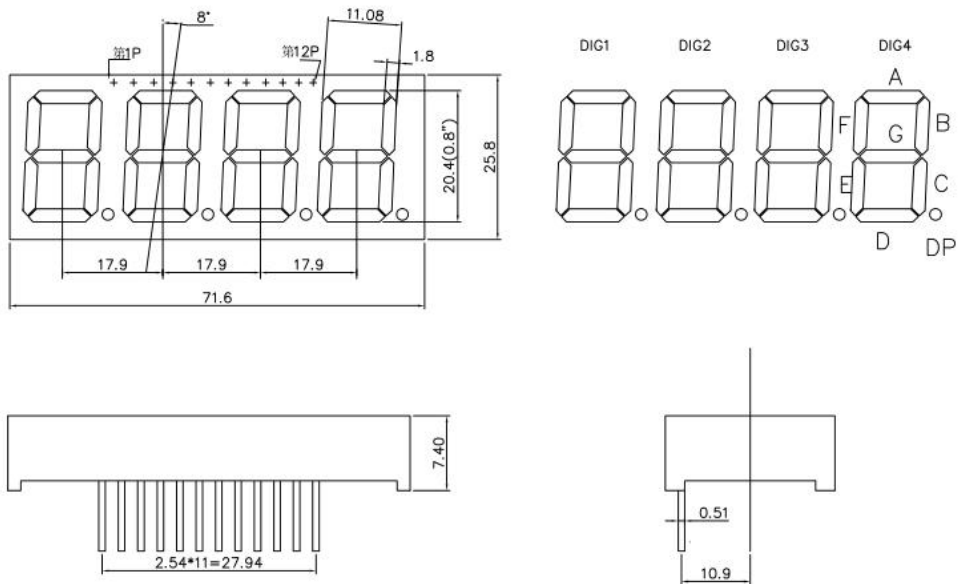

Type	FJ8401AH
Common Connection	Common Cathode
Digits	4
Color	Red
Forward Current If	8mA
Forward Voltage	1.7V
Luminous Intensity	5mcd

FJ-8401 Series